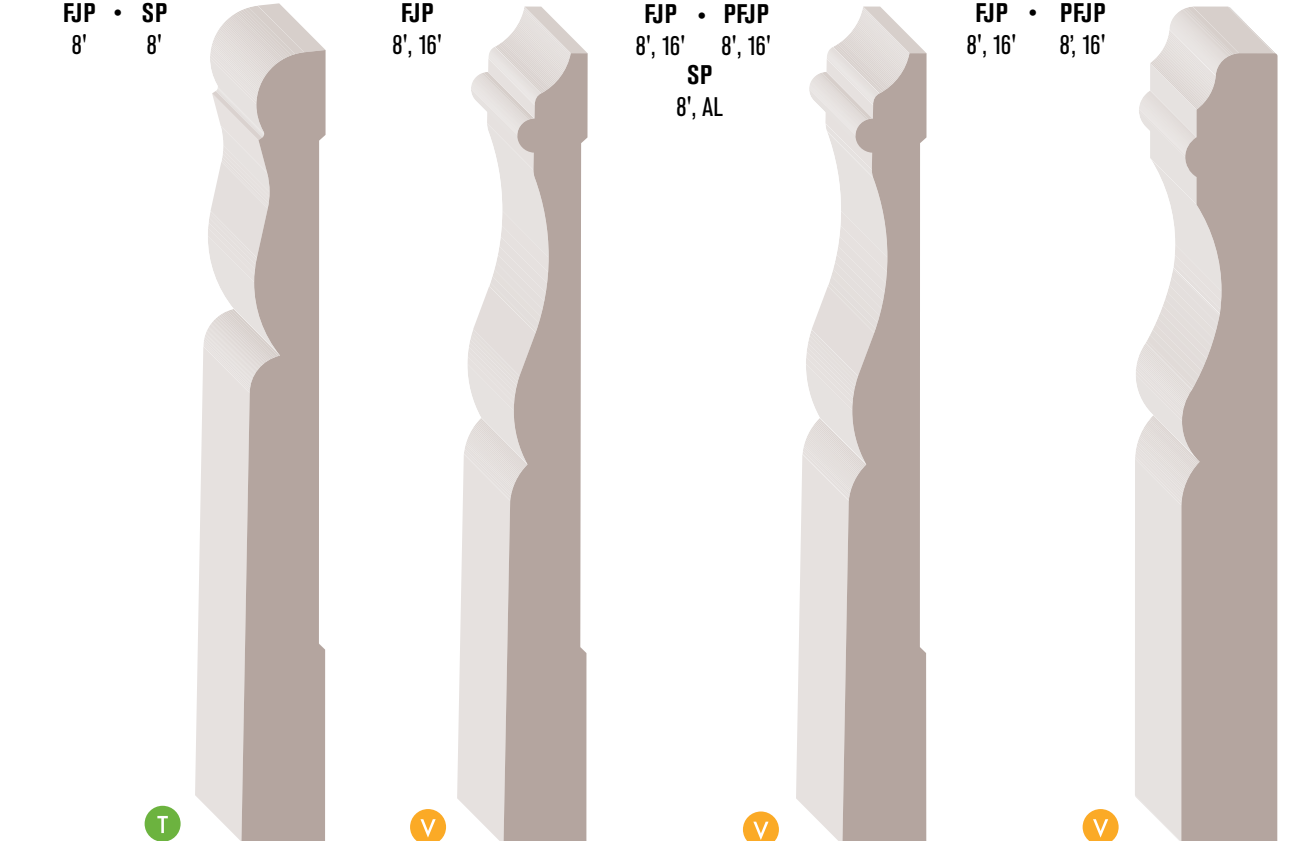

08570
3/8" x 3-7/8"
PVC
8'

02828
1/2" x 3-7/8"
PMDF
8', 16'

00624
5/16" x 4-1/8"
FJP • SP
8' 8'

00131
5/16" x 4-1/8"
FJP
8', 16'

00608
3/8" x 4-1/8"
FJP • PFJP
8', 16' 8', 16'
SP
8', AL

03516
3/8" x 4-1/8"
FJP • PFJP
8', 16' 8', 16'