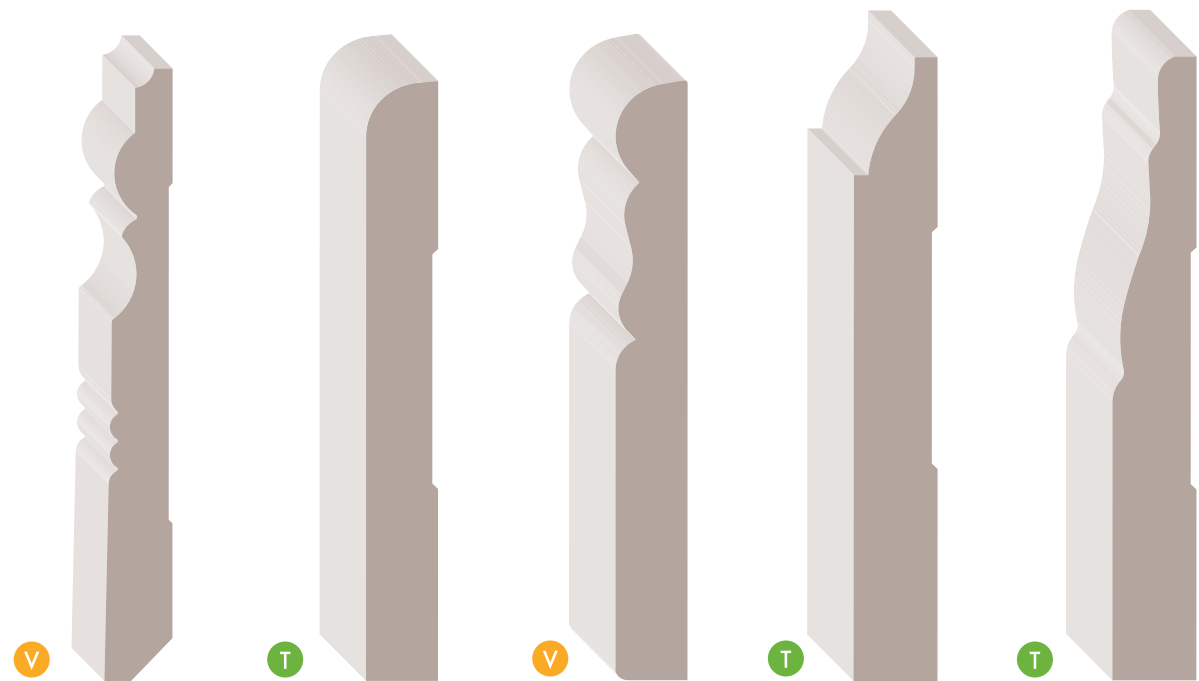

00964
3/8" x 3-1/8"
SO
AL

00930
3/8" x 3-1/8"
SO
8'

07622
3/8" x 3-1/8"
PMDF • **DECO** • **FLEX**
8', 12', 14' 8', 12' AL

0623A
7/16" x 3-1/4"
PFJP
16'

03140
7/16" x 3-1/4"
PFJP • **SO**
14' AL