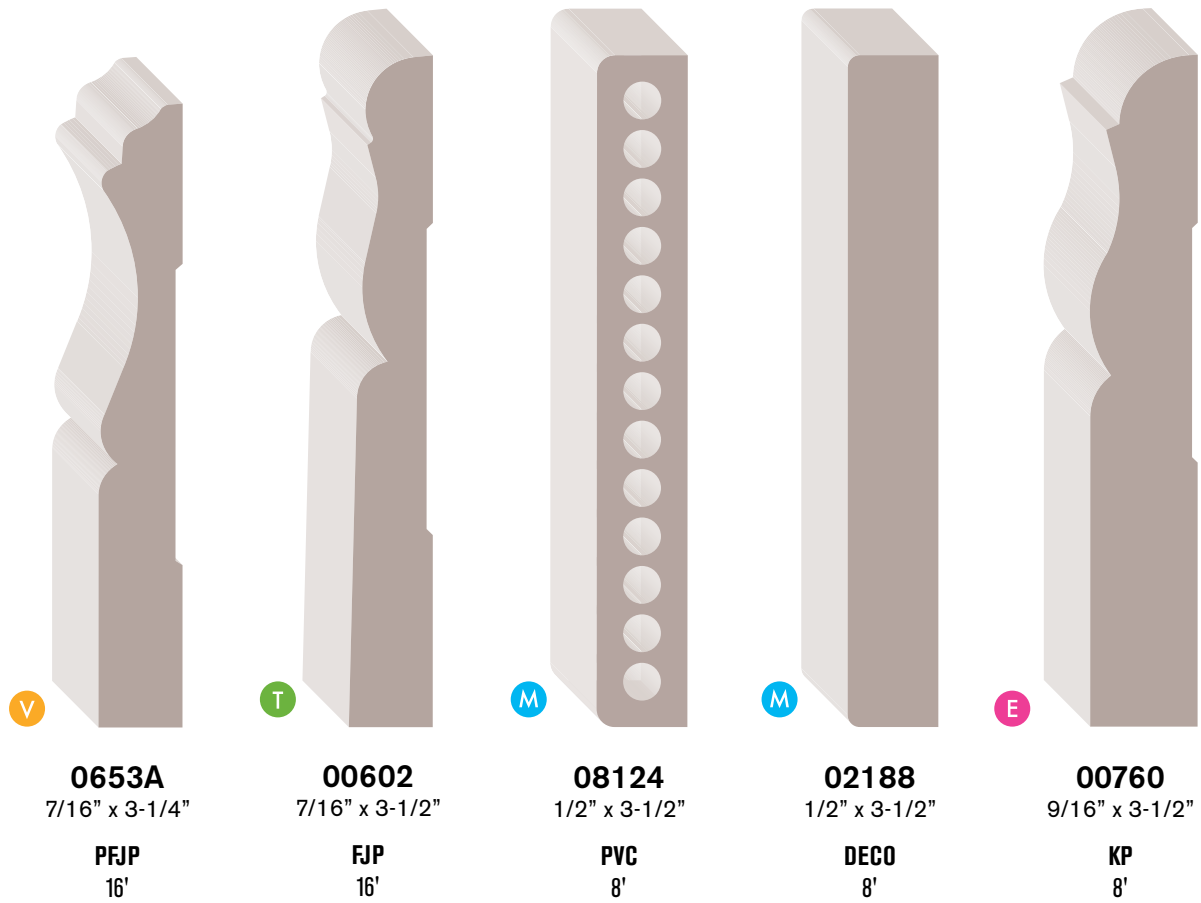

00822
5/16" x 3-1/8"
CED
8'

00964
3/8" x 3-1/8"
SO
AL

00930
3/8" x 3-1/8"
SO
8'

07622
3/8" x 3-1/8"
PMDF • **DECO** • **FLEX**
8', 12', 14' 8', 12' AL

0623A
7/16" x 3-1/4"
PFJP
16'

03140
7/16" x 3-1/4"
PFJP • **SO**
14' AL