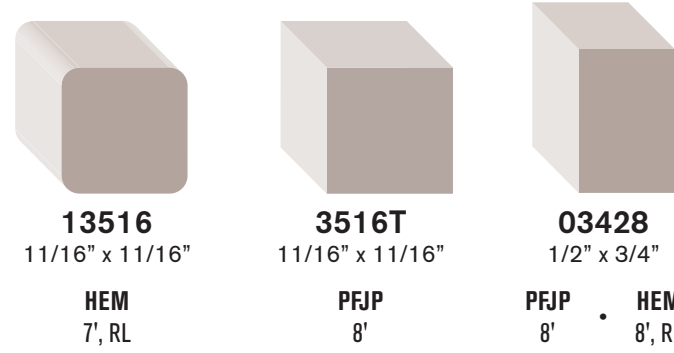

3516T
11/16" x 11/16"
PFJP 8'

03428
1/2" x 3/4"
PFJP 8' • HEM 8', RL

13516
11/16" x 11/16"
HEM 7', RL