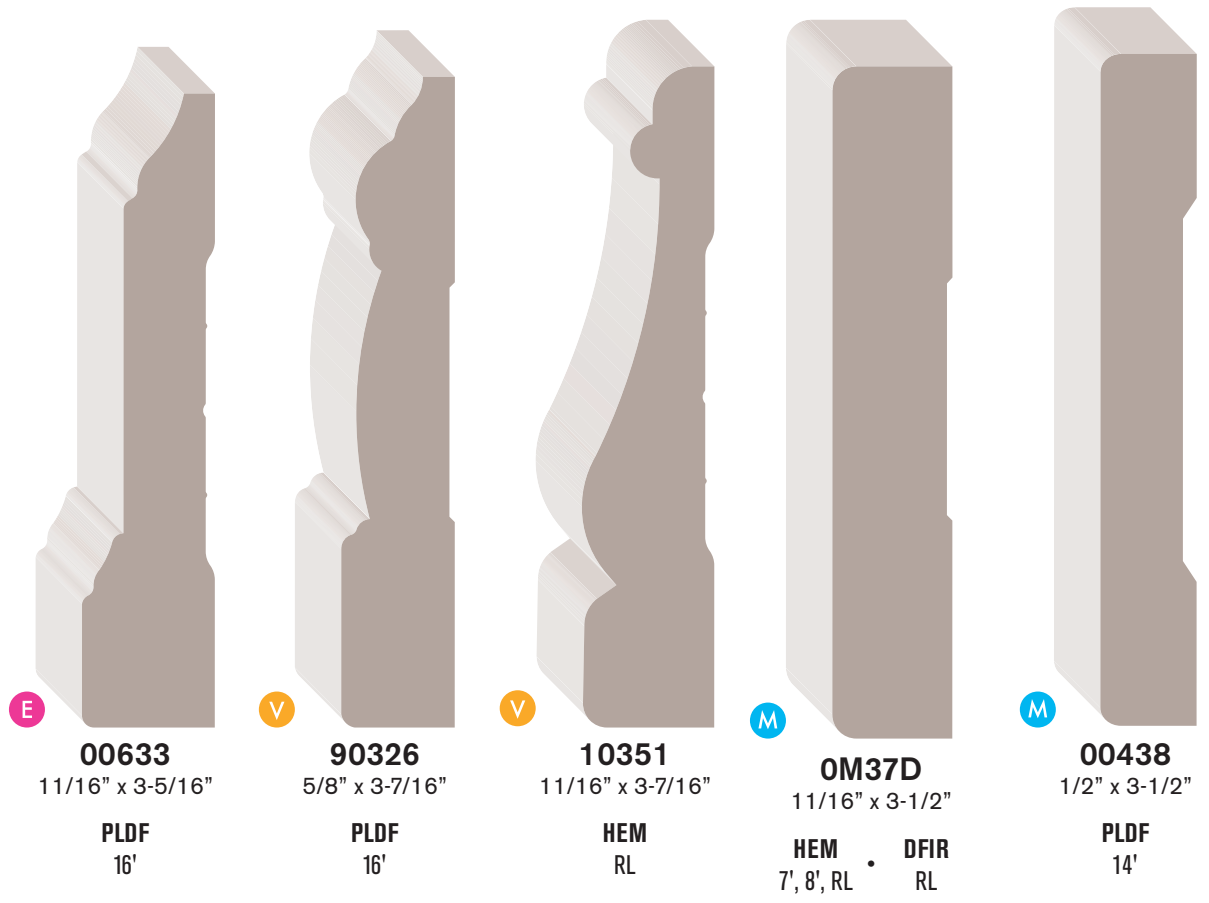

LH444
11/16" x 3-1/4"
KA RL

PFJP 16'
HEM 8', RL
DECO 14'1"

98063
3/4" x 3-1/4"
PLDF 16'

00738
1" x 3-1/4"
PLDF 16'

90908
5/8" x 3-5/16"
PLDF 14', 16'

98233
5/8" x 3-5/16"
PLDF 16'

90341
5/8" x 3-3/8"
PLDF 14'