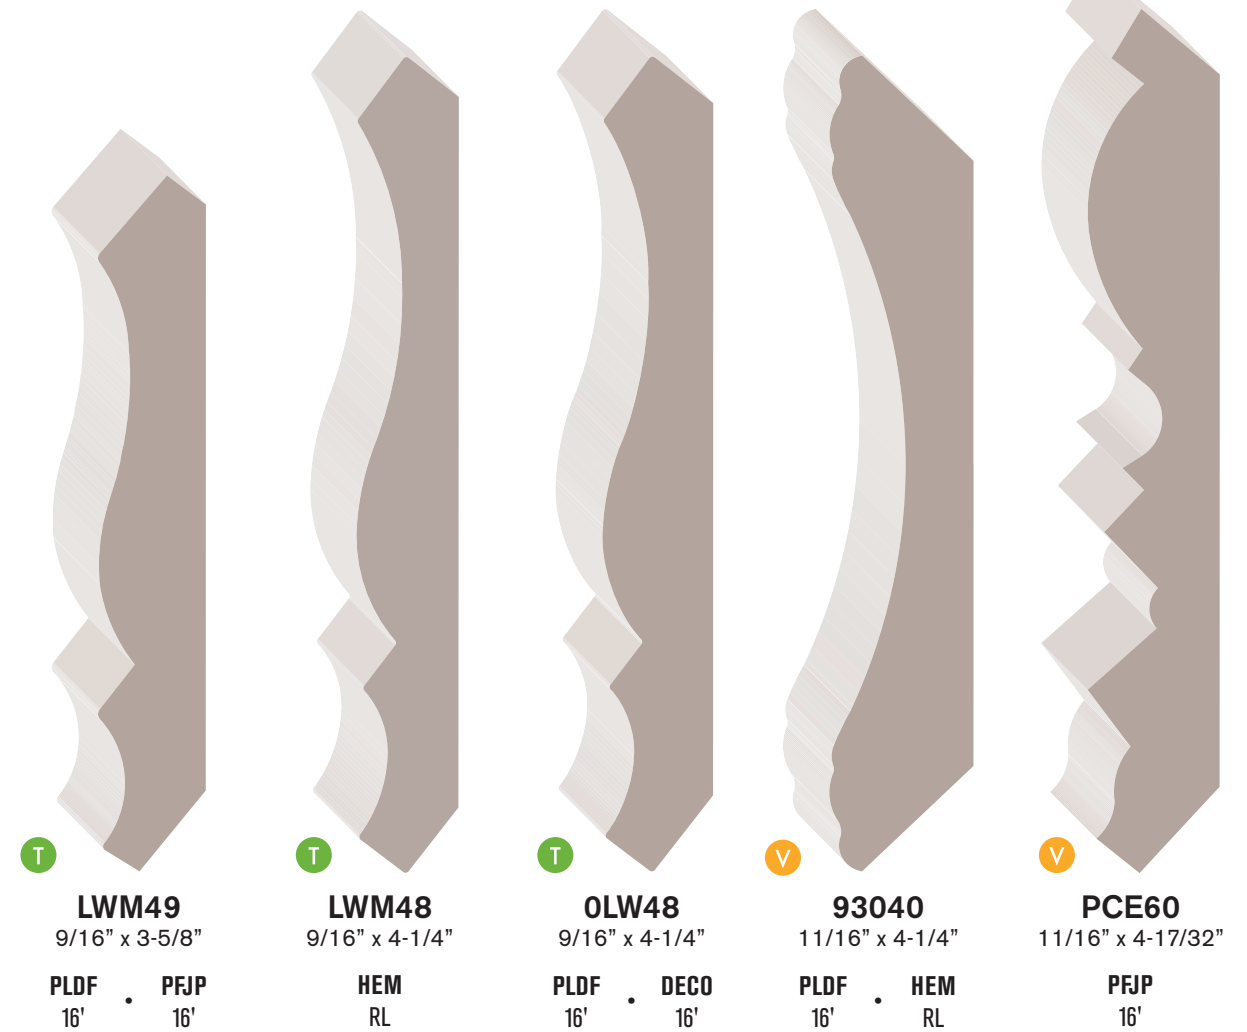

CEILING & WALL

Pairings & Combinations

1 Crown
00512
9/16" x 5-1/4"
PLDF

2 Casing
90093
5/8" x 3-1/4"
PLDF • DECO

3 Baseboard
90095
5/8" x 5"
PLDF

1 Crown
03900
1-3/16" x 5-1/4"
PLDF

2 Casing
90423
5/8" x 3"
PLDF

3 Baseboard
01069
1/2" x 5"
PLDF

1 Crown
05869
1" x 4-1/2"
PLDF

2 Casing
98233
5/8" x 3-5/16"
PLDF

1 Crown
90983
5/8" x 4-1/2"
PLDF • PFJP

2 Casing
90535
11/16" x 3-1/2"
PLDF • HEM

V
90983
 5/8" x 4-1/2"
 PLDF 16' • PFJP 16'