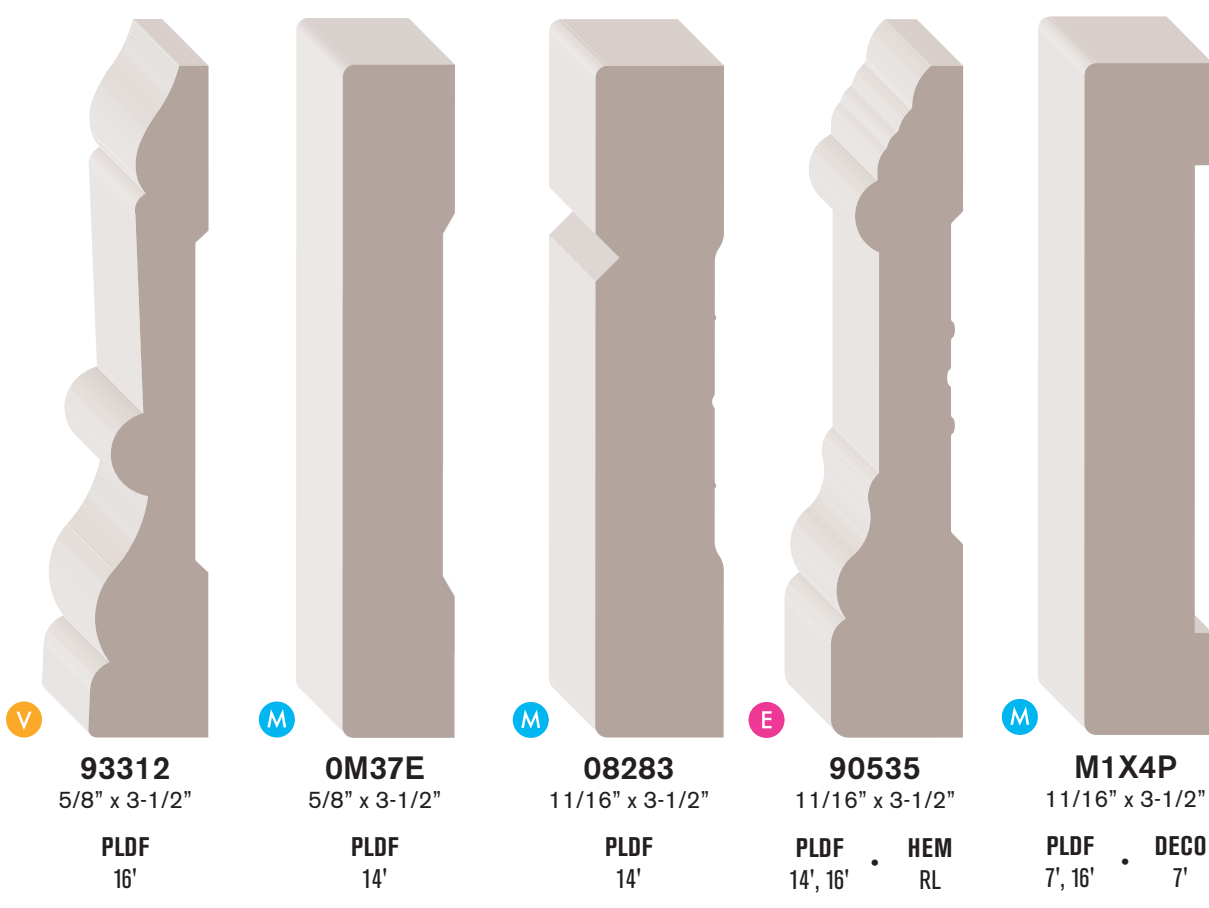

LH444
11/16" x 3-1/4"
KA RL

PFJP 16'
HEM 8', RL
DECO 14'1"

98063
3/4" x 3-1/4"
PLDF 16'

00738
1" x 3-1/4"
PLDF 16'

90908
5/8" x 3-5/16"
PLDF 14', 16'

98233
5/8" x 3-5/16"
PLDF 16'

90341
5/8" x 3-3/8"
PLDF 14'