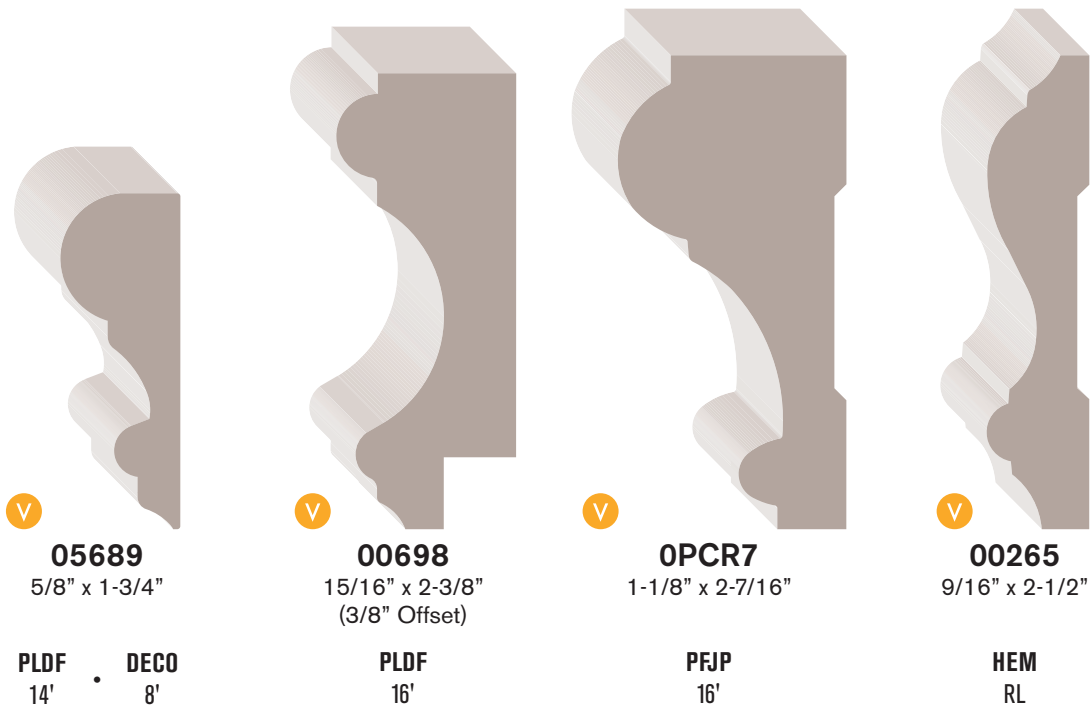

- 1 Shiplap
1056A
1/2" x 5-5/16"
PLDF

WAINSCOT

CEILING
PANEL

SHIPLAP

00817
5/16" x 3-1/4"
HEM
RL

00827
9/16" x 3-1/4"
HEM
RL

90222
3/8" x 5-3/4"
PLDF
8'

B3046
1/4" x 7-1/8"
PLDF
32", 8'