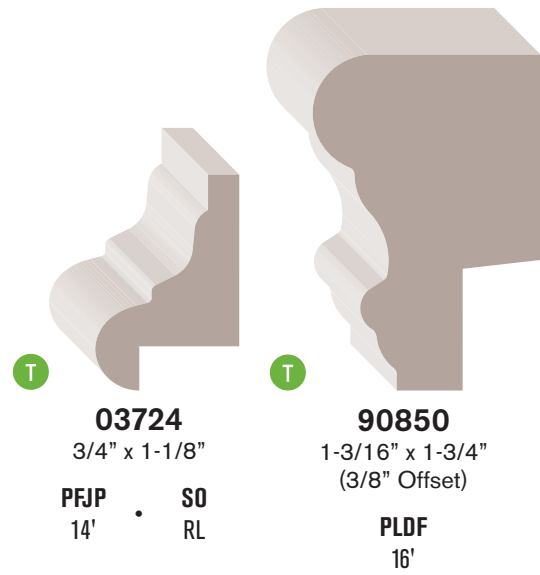

13516
11/16" x 11/16"
HEM 7', RL

PANEL CAP

03724
3/4" x 1-1/8"
PFJP 14' • SO RL

90850
1-3/16" x 1-3/4"
(3/8" Offset)
PLDF 16'

S4S