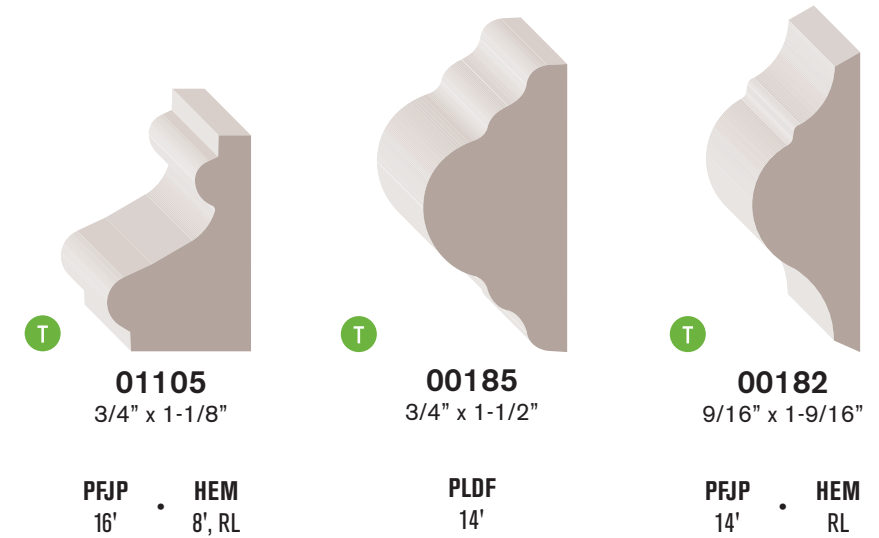

- 1 Shiplap
1056A
1/2" x 5-5/16"
PLDF

WAINSCOT

CEILING
PANEL

SHIPLAP

00817
5/16" x 3-1/4"
HEM
RL

00827
9/16" x 3-1/4"
HEM
RL

90222
3/8" x 5-3/4"
PLDF
8'

B3046
1/4" x 7-1/8"
PLDF
32", 8'