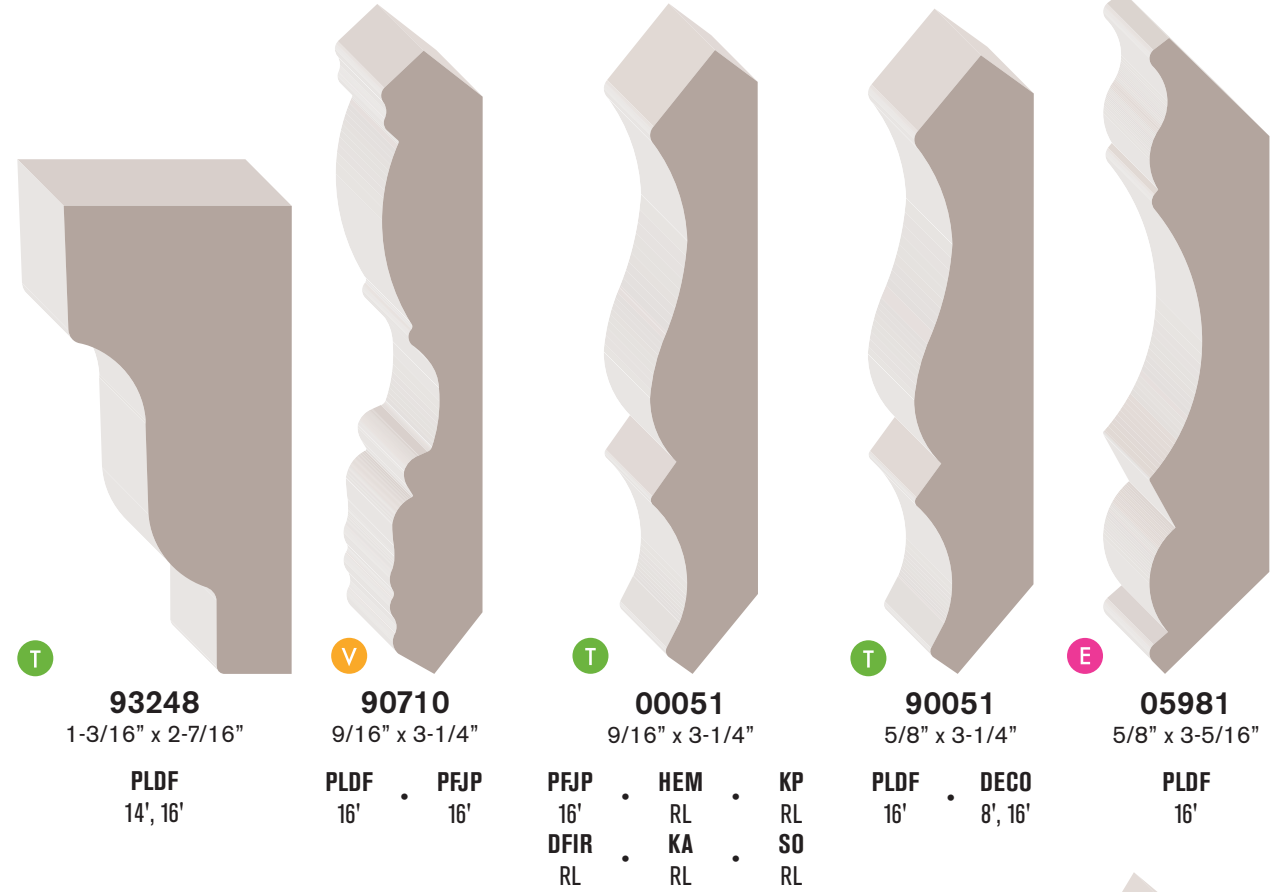

3 Baseboard
01069
1/2" x 5"
PLDF

1 Crown
05869
1" x 4-1/2"
PLDF

2 Casing
98233
5/8" x 3-5/16"
PLDF

1 Crown
90983
5/8" x 4-1/2"
PLDF • PFJP

2 Casing
90535
11/16" x 3-1/2"
PLDF • HEM

V
90983
 5/8" x 4-1/2"
 PLDF 16' • PFJP 16'