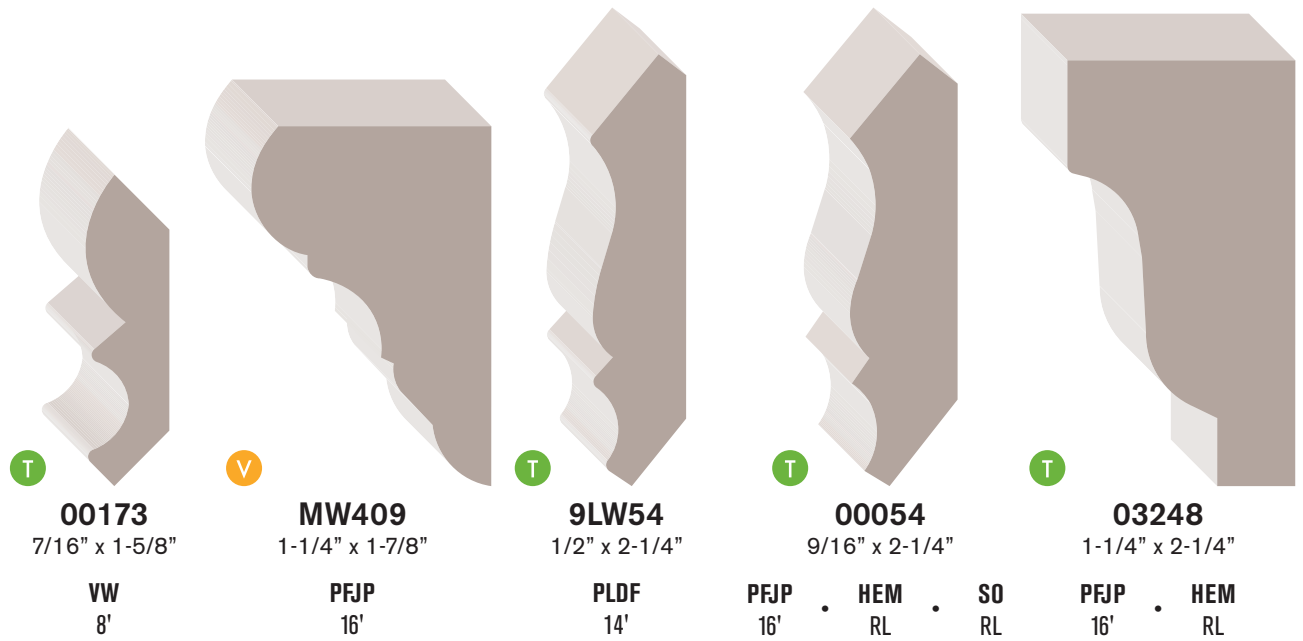

3 Baseboard
01069
1/2" x 5"
PLDF

1 Crown
05869
1" x 4-1/2"
PLDF

2 Casing
98233
5/8" x 3-5/16"
PLDF

1 Crown
90983
5/8" x 4-1/2"
PLDF • PFJP

2 Casing
90535
11/16" x 3-1/2"
PLDF • HEM

V
90983
 5/8" x 4-1/2"
 PLDF 16' • PFJP 16'