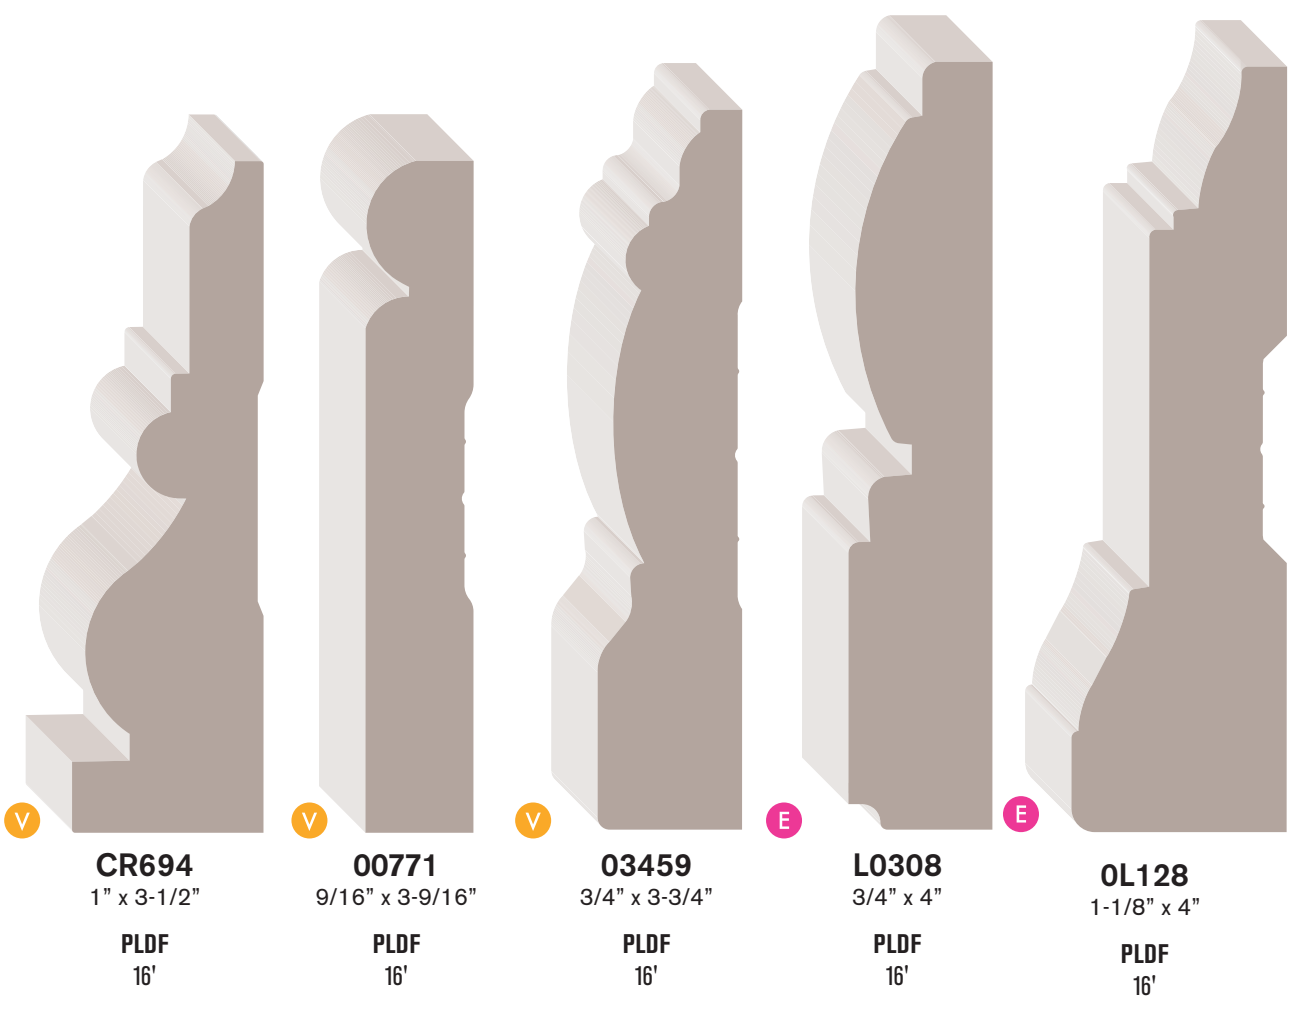

LH444
11/16" x 3-1/4"
KA RL

PFJP 16'
HEM 8', RL
DECO 14'1"

98063
3/4" x 3-1/4"
PLDF 16'

00738
1" x 3-1/4"
PLDF 16'

90908
5/8" x 3-5/16"
PLDF 14', 16'

98233
5/8" x 3-5/16"
PLDF 16'

90341
5/8" x 3-3/8"
PLDF 14'