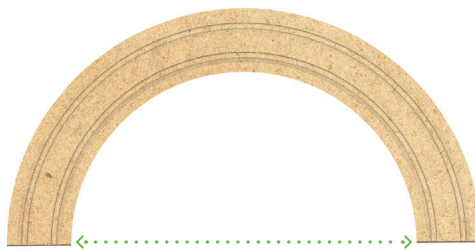

HALF ROUND

MEASUREMENTS REQUIRED:
INSIDE JAMB TO JAMB (DIAMETER)
NO TEMPLATE REQUIRED