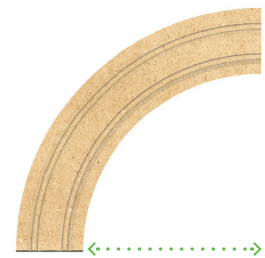

QUARTER ROUND

MEASUREMENTS REQUIRED:
RADIUS
NO TEMPLATE REQUIRED